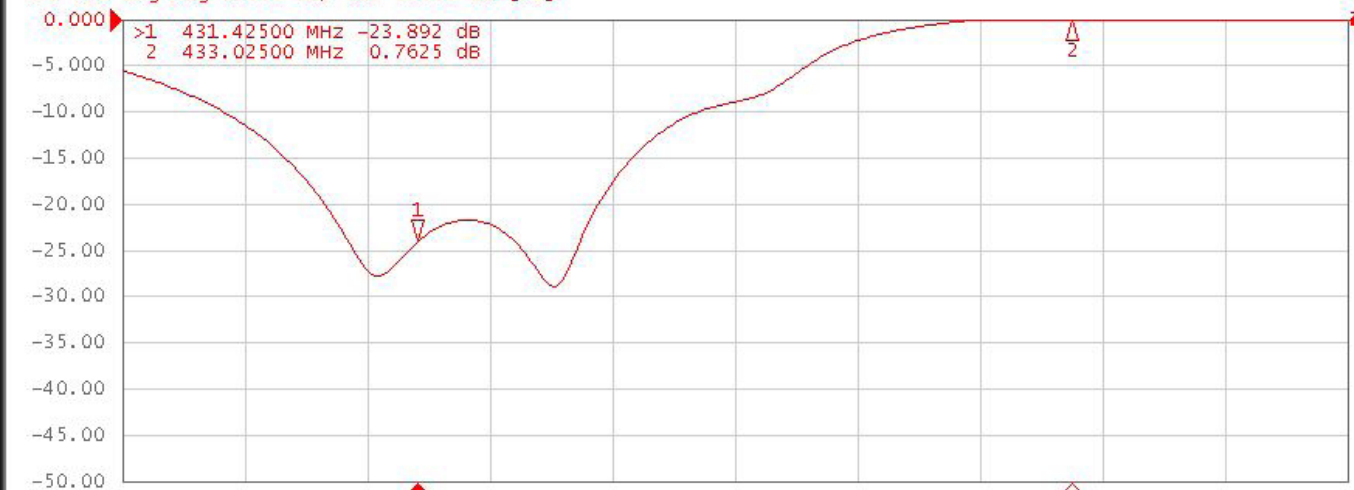

ADB/33U

▶ Tr1 S21 Log Mag 10.00 dB/ Ref 0.000 dB [ER Smo]

Tr2 S11 Log Mag 5.000 dB/ Ref 0.000 dB [F1]

1 Center 432.2 MHz

IFBW 30 kHz

Span 3 MHz 16/16 C?

System

Print