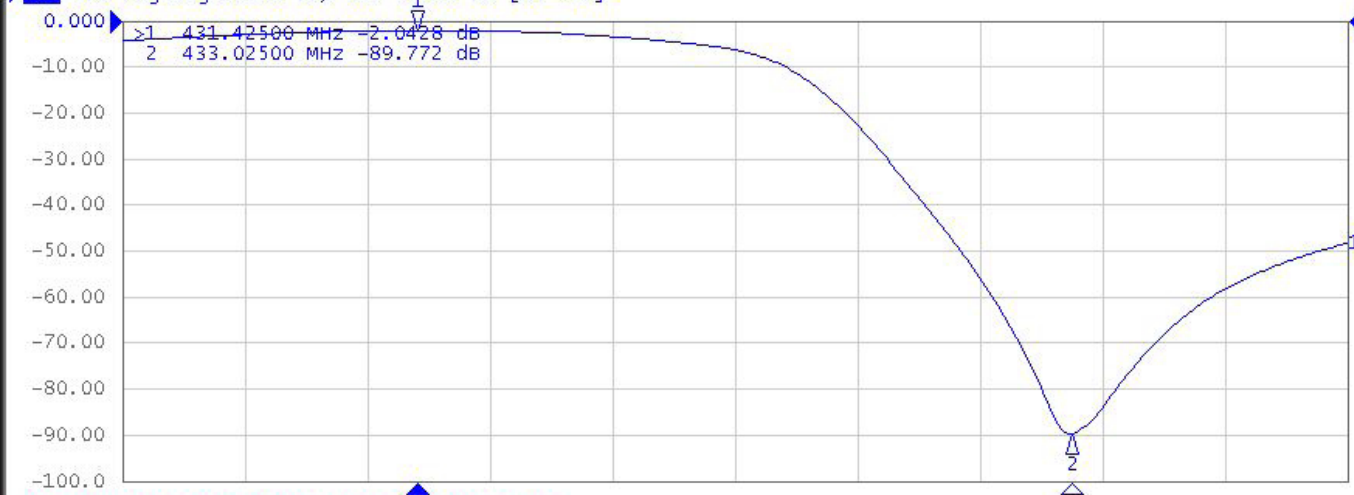

ADB/33U

▶ Tr1 S21 Log Mag 10.00 dB/ Ref 0.000 dB [ER Smo]

Tr2 S11 Log Mag 5.000 dB/ Ref 0.000 dB [F1]

1 Center 432.2 MHz

IFBW 30 kHz

Span 3 MHz 16/16 C?

System

Print