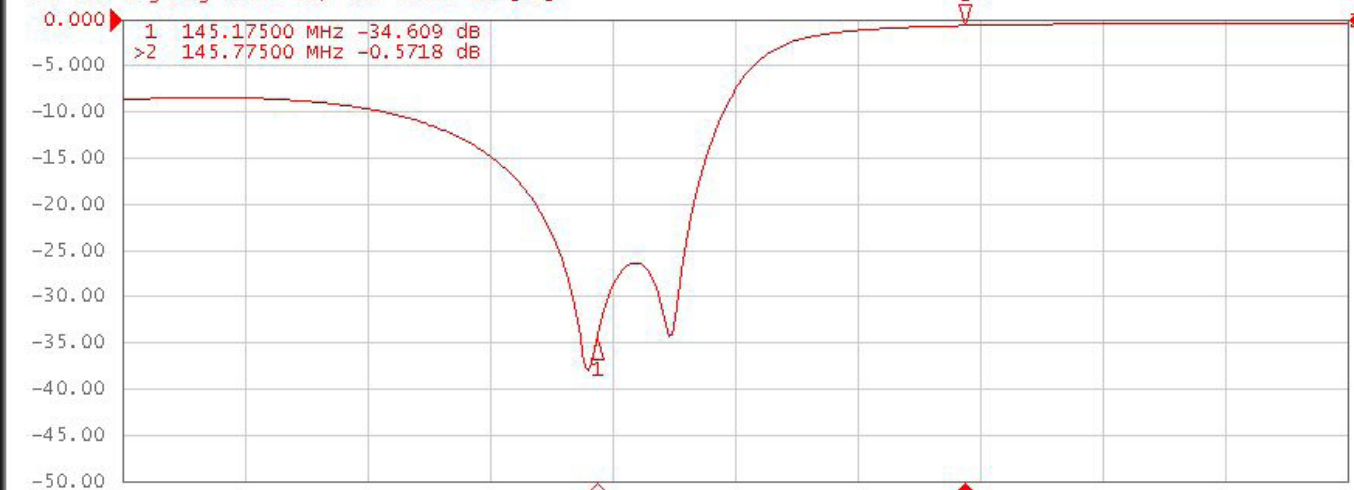

ADB/33V

▶ Tr1 S21 Log Mag 10.00 dB/ Ref 0.000 dB [RT Smo]

Tr2 S11 Log Mag 5.000 dB/ Ref 0.000 dB [F1]

System

Print

Abort Printing

Printer Setup...

Invert Image

Return