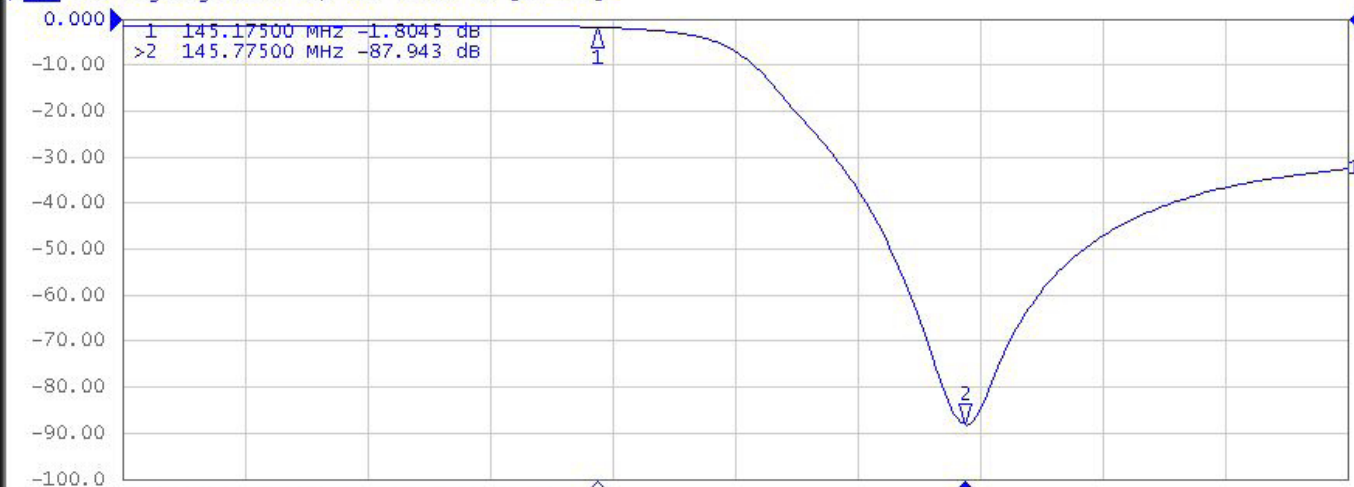

ADB/33V

▶ Tr1 S21 Log Mag 10.00 dB/ Ref 0.000 dB [RT Smo]

Tr2 S11 Log Mag 5.000 dB/ Ref 0.000 dB [F1]

System

Print

Abort Printing

Printer Setup...

Invert Image