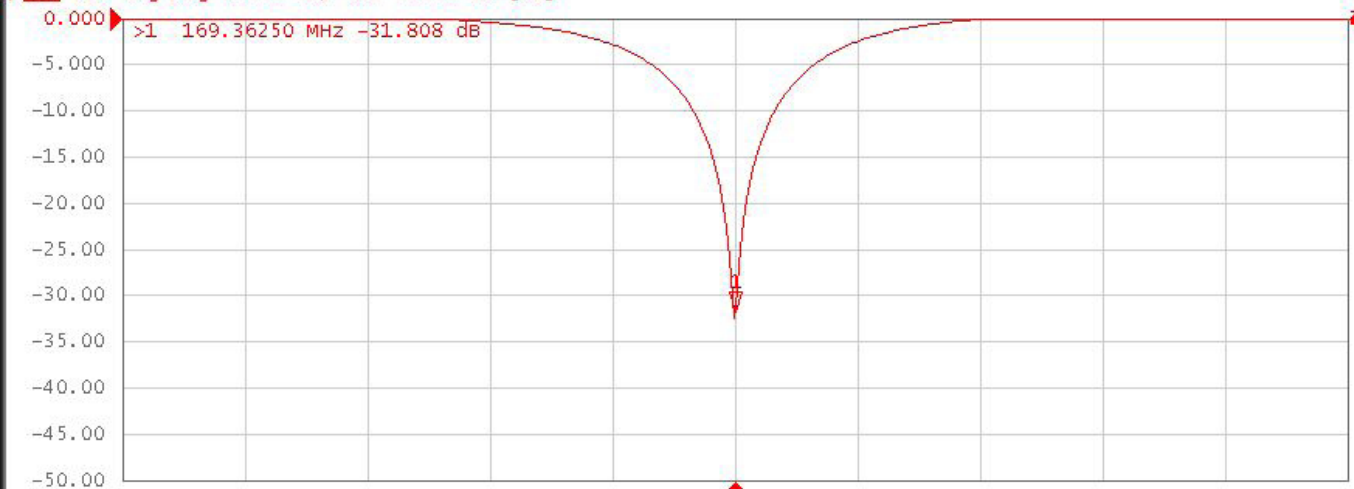

FDB/130

Tr1 S21 Log Mag 2.000 dB/ Ref 0.000 dB [RT]

Tr2 S11 Log Mag 5.000 dB/ Ref 0.000 dB [F1]

1 Center 169.3625 MHz

IFBW 30 kHz

Span 5 MHz Cl |

System

Print