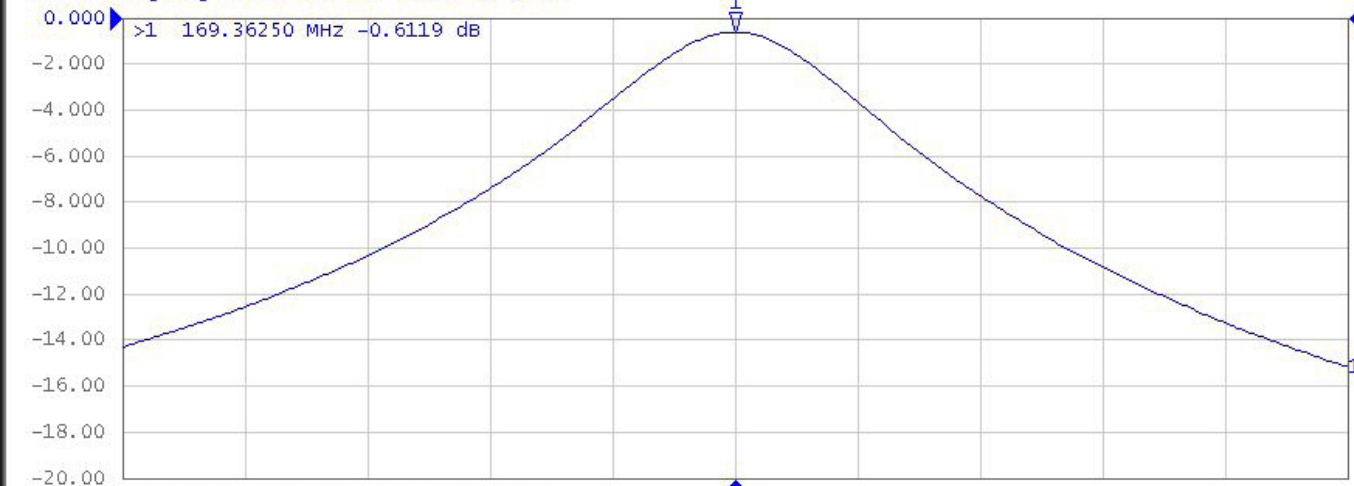

FDB/130

Tr1 S21 Log Mag 2.000 dB/ Ref 0.000 dB [RT]

Tr2 S11 Log Mag 5.000 dB/ Ref 0.000 dB [F1]

1 Center 169.3625 MHz

IFBW 30 kHz

Span 5 MHz Cl |

System

Print