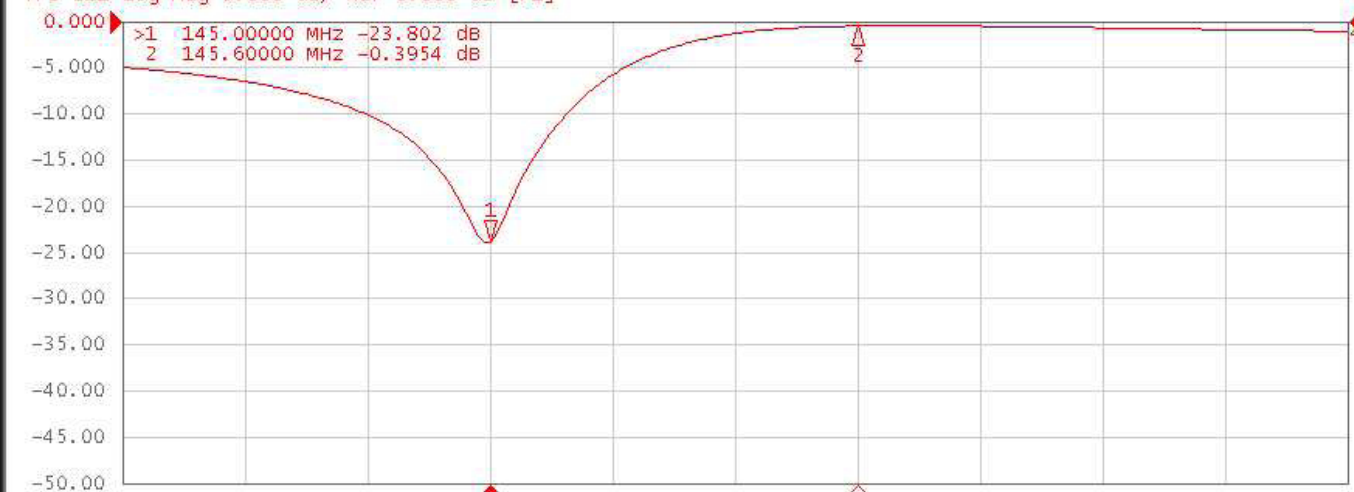

FDN/130

Tr1 S21 Log Mag 5.000 dB/ Ref 0.000 dB [ER]

Tr2 S11 Log Mag 5.000 dB/ Ref 0.000 dB [F1]

1 Center 145.4 MHz

IFBW 30 kHz

Span 2 MHz Cor |

Meas Stop ExtRef 2015-12-15 06:53

System