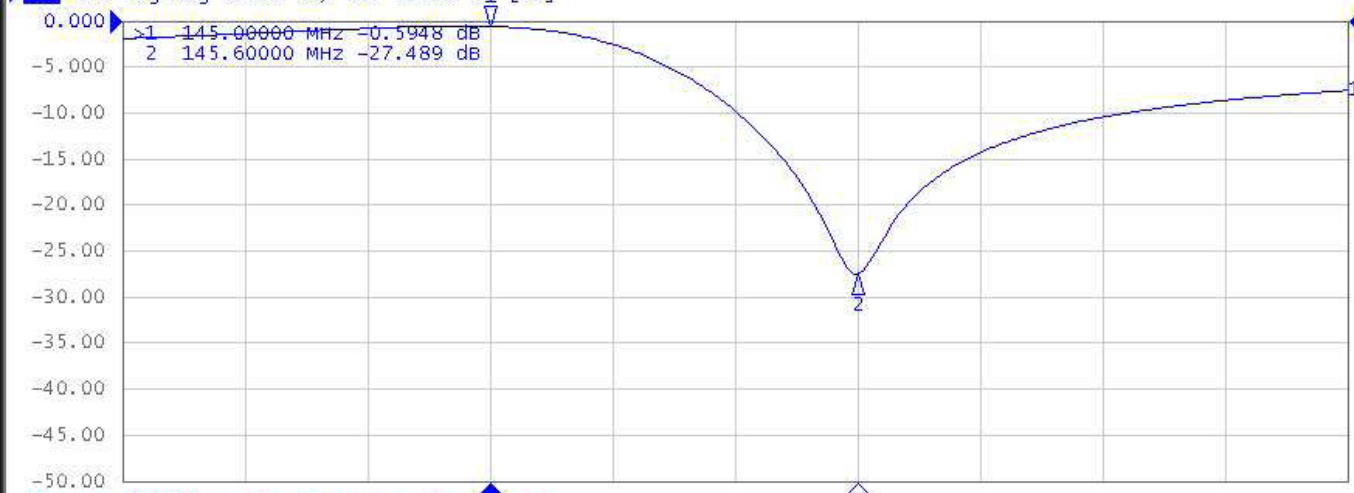

FDN/130

Tr1 S21 Log Mag 5.000 dB/ Ref 0.000 dB [ER]

Tr2 S11 Log Mag 5.000 dB/ Ref 0.000 dB [F1]

1 Center 145.4 MHz

IFBW 30 kHz

Span 2 MHz Cor |

Meas Stop ExtRef 2015-12-15 06:53

System